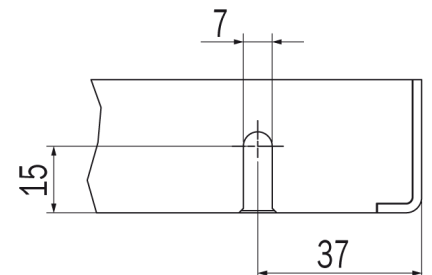

Designed by Matte Thun

Manufactured in Italy

2 Year Replacement Warranty

cod.	L	X
A8883A ...	204	130
A8883B ...	304	230
A8883C ...	404	330
A8883D ...	604	530
A8883E ...	804	730
A8883F ...	1004	930