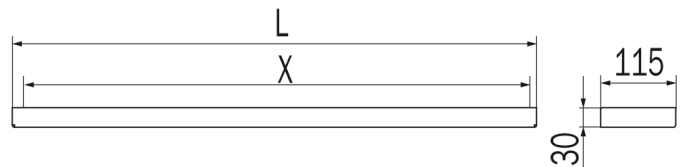

Indissima Modular Bar

Modular Bar to be fitted with Modular Accessories.

Sizes Available

- 20cm - A8883A ..
- 30cm - A8883B ..
- 40cm - A8883C ..
- 60cm - A8883D ..
- 80cm - A8883E ..
- 100cm - A8883F ..

Colours Available

- Stainless Steel - NS
- Matte Black - NE
- Matte White - WM

Designed by Matte Thun

Manufactured in Italy

2 Year Replacement Warranty

cod.	L	X
A8883A ...	204	130
A8883B ...	304	230
A8883C ...	404	330
A8883D ...	604	530
A8883E ...	804	730
A8883F ...	1004	930